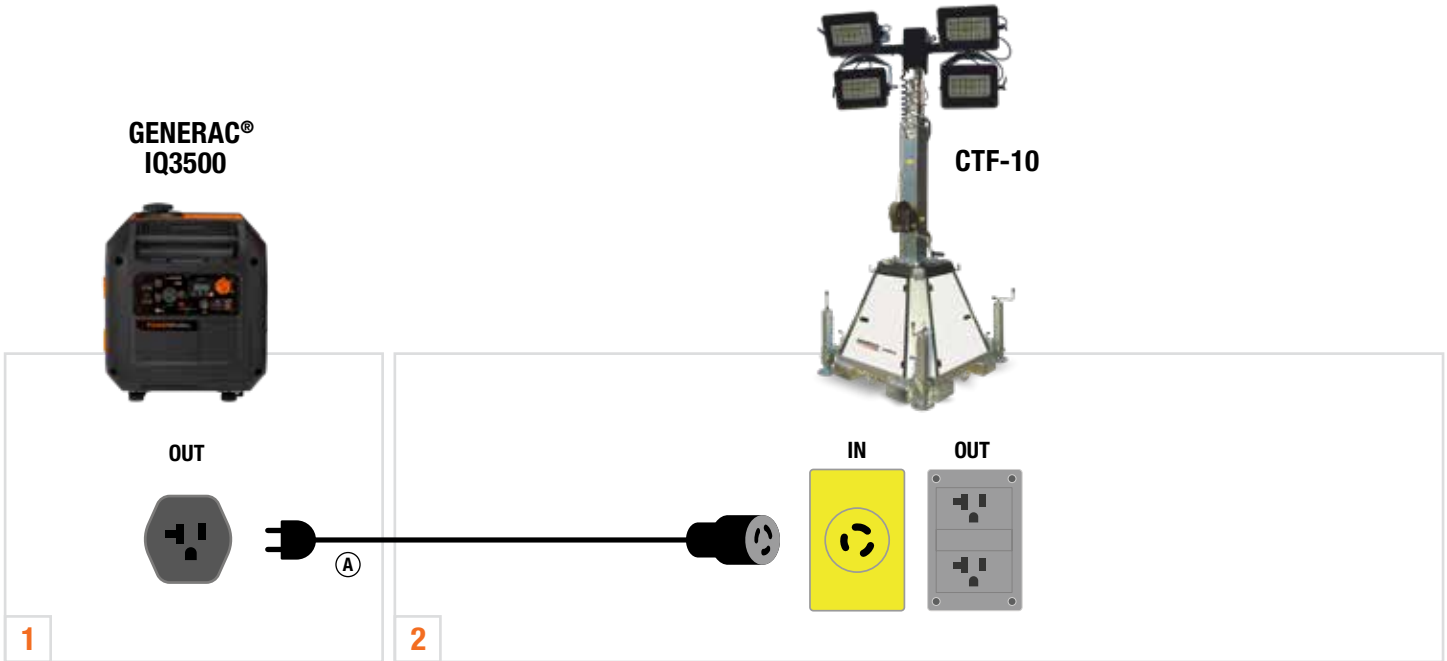

This guide provides specific information on how to link Generac Mobile LINKTower and CTF-10 electric light towers to other Generac power sources.

(4) 235W or (4) 240W
LED fixtures

LINKTOWER

(4) 240W LED fixtures

Distances not to exceed the Amp capacity of your cord.

IQ3500 TO CTF-10 LINKING CAPACITY (A)

REQUIREMENTS				
ADAPTER	WIRING			
 <p>This setup requires an L5-30P to 5-20R adapter</p>	A		B	
	L5-20 Extension Cord Max 100 ft., 20 A 10/3 gauge		L5-20 Extension Cord Max 100 ft., 20 A 10/3 gauge	
	OPTION 1: Part #A0000511652 100 ft. Standard Extension Cord	OPTION 2: Part #A0000511654 100 ft. Watertight Extension Cord	OPTION 1: Part #A0000511655 100 ft. Standard Extension Cord	OPTION 2: Part #A0000511658 100 ft. Watertight Extension Cord

Distances not to exceed the Amp capacity of your cord.

IQ3500 TO CTF-10 LINKING CAPACITY (B)

REQUIREMENTS	
WIRING	
	
5-20P to L5-20R Extension Cord Max 100 ft., 20 A 10/3 gauge	
OPTION 1: Part #A0000511652 100 ft. Standard Extension Cord	OPTION 2: Part #A0000511654 100 ft. Watertight Extension Cord