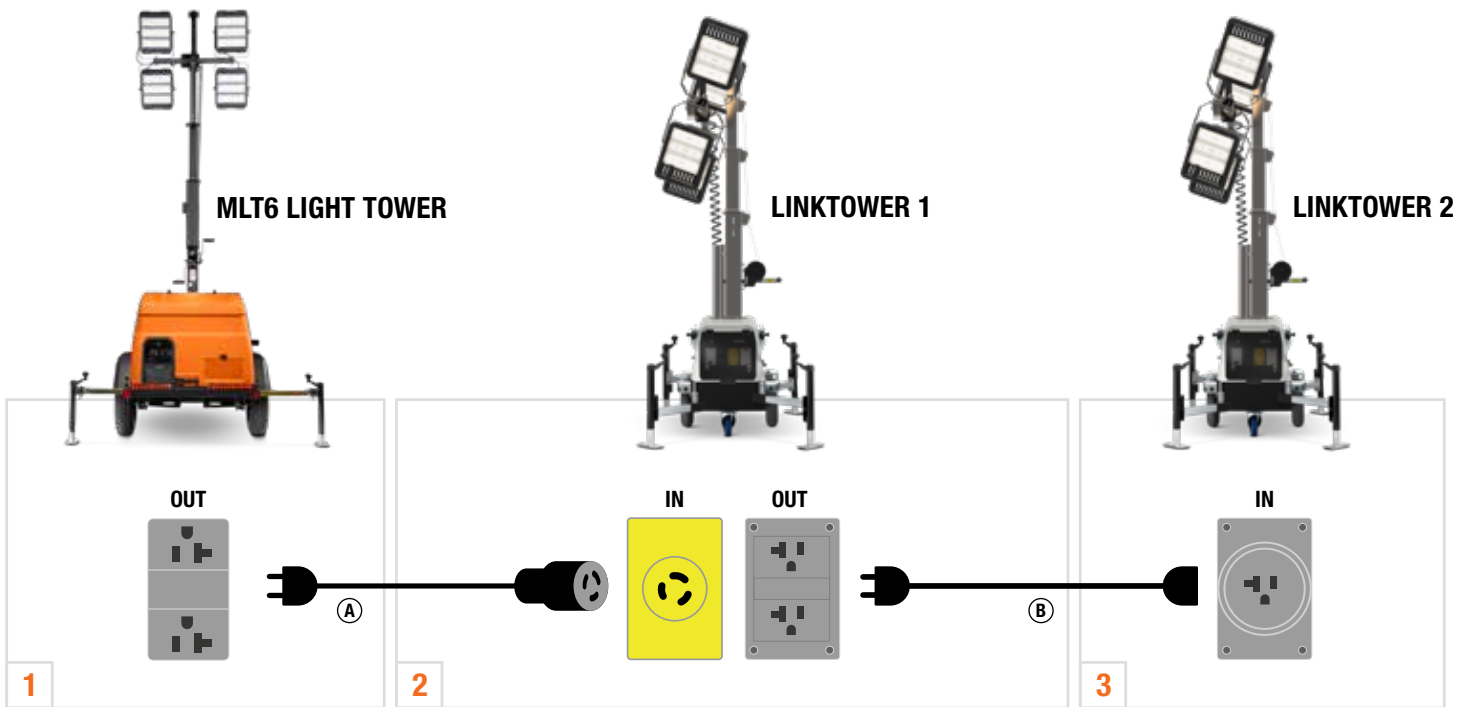

This guide provides specific information on how to link Generac Mobile LINKTower and CTF-10 electric light towers to other Generac power sources.

(4) 235W or (4) 240W
LED fixtures

LINKTOWER

(4) 240W LED fixtures

Distances not to exceed the Amp capacity of your cord.

IQ3500 TO CTF-10 LINKING CAPACITY (A)

REQUIREMENTS				
ADAPTER	WIRING			
 <p>This setup requires an L5-30P to 5-20R adapter</p>	A		B	
	L5-20 Extension Cord Max 100 ft., 20 A 10/3 gauge		L5-20 Extension Cord Max 100 ft., 20 A 10/3 gauge	
	OPTION 1: Part #A0000511652 100 ft. Standard Extension Cord	OPTION 2: Part #A0000511654 100 ft. Watertight Extension Cord	OPTION 1: Part #A0000511655 100 ft. Standard Extension Cord	OPTION 2: Part #A0000511658 100 ft. Watertight Extension Cord

Distances not to exceed the Amp capacity of your cord.

IQ3500 TO CTF-10 LINKING CAPACITY (B)

REQUIREMENTS	
WIRING	
	
5-20P to L5-20R Extension Cord Max 100 ft., 20 A 10/3 gauge	
OPTION 1: Part #A0000511652 100 ft. Standard Extension Cord	OPTION 2: Part #A0000511654 100 ft. Watertight Extension Cord

Distances not to exceed the Amp capacity of your cord.

MLT6 TO LINKTOWER LINKING CAPACITY

REQUIREMENTS

WIRING

(A)		(B)	
5-20P to L5-20R Extension Cord Max 100 ft., 20 A 10/3 gauge		5-20P to 5-20R Extension Cord Max 100 ft., 20 A 10/3 gauge	
OPTION 1: Part #A0000511652 100 ft. Standard Extension Cord	OPTION 2: Part #A0000511654 100 ft. Watertight Extension Cord	OPTION 1: Part #A0000511655 100 ft. Standard Extension Cord	OPTION 2: Part #A0000511658 100 ft. Watertight Extension Cord