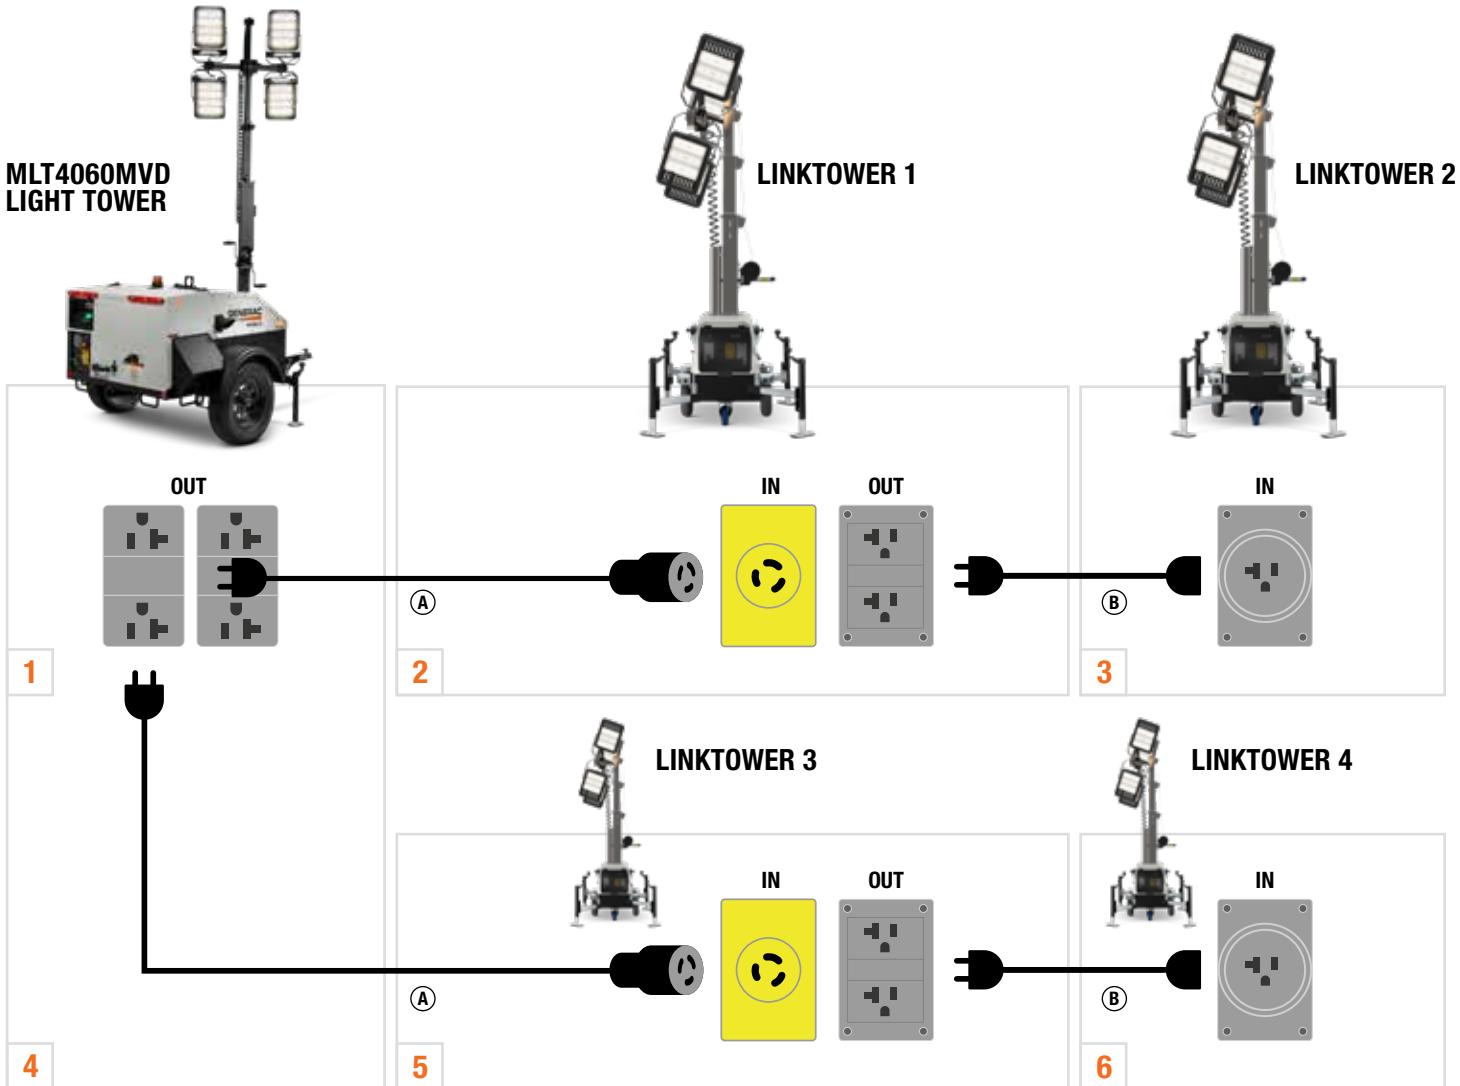

This guide provides specific information on how to link Generac Mobile LINKTower and CTF-10 electric light towers to other Generac power sources.

(4) 235W or (4) 240W
LED fixtures

LINKTOWER

(4) 240W LED fixtures

Distances not to exceed the Amp capacity of your cord.

MLT6 TO LINKTOWER LINKING CAPACITY

REQUIREMENTS

WIRING

(A)		(B)	
5-20P to L5-20R Extension Cord Max 100 ft., 20 A 10/3 gauge		5-20P to 5-20R Extension Cord Max 100 ft., 20 A 10/3 gauge	
OPTION 1: Part #A0000511652 100 ft. Standard Extension Cord	OPTION 2: Part #A0000511654 100 ft. Watertight Extension Cord	OPTION 1: Part #A0000511655 100 ft. Standard Extension Cord	OPTION 2: Part #A0000511658 100 ft. Watertight Extension Cord

Distances not to exceed the Amp capacity of your cord.

MLT6 TO CTF-10 LINKING CAPACITY

REQUIREMENTS

WIRING

(A)

5-20P to L5-20R Extension Cord
Max 100 ft., 20 A 10/3 gauge

OPTION 1:
Part #A0000511652
100 ft. Standard Extension Cord

OPTION 2:
Part #A0000511654
100 ft. Watertight Extension Cord

Distances not to exceed the Amp capacity of your cord.

MLT4060MVD TO LINKTOWER LINKING CAPACITY

REQUIREMENTS

WIRING

(A)		(B)	
5-20P to L5-20R Extension Cord Max 100 ft., 20 A 10/3 gauge		5-20P to 5-20R Extension Cord Max 100 ft., 20 A 10/3 gauge	
OPTION 1: Part #A0000511652 100 ft. Standard Extension Cord	OPTION 2: Part #A0000511654 100 ft. Watertight Extension Cord	OPTION 1: Part #A0000511655 100 ft. Standard Extension Cord	OPTION 2: Part #A0000511658 100 ft. Watertight Extension Cord