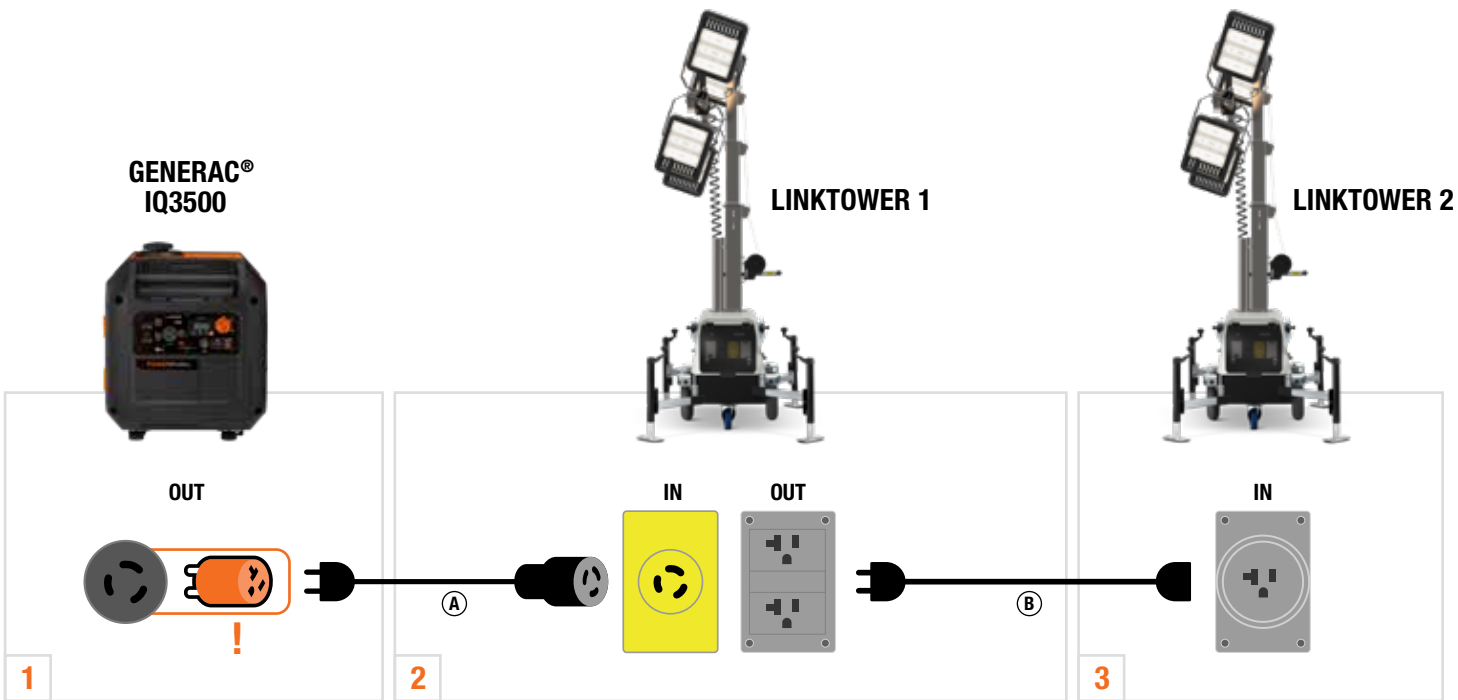

This guide provides specific information on how to link Generac Mobile LINKTower and CTF-10 electric light towers to other Generac power sources.

(4) 235W or (4) 240W
LED fixtures

LINKTOWER

(4) 240W LED fixtures

CTF-10

CORD OPTIONS

Generac Mobile offers a comprehensive line of power distribution accessories, see below for a sample of extension cords recommended for use with our electric light towers. For a complete list of accessories, visit the Generac Mobile e-store on SmartEquip™.

Distances not to exceed the Amp capacity of your cord.

IQ3500 TO LINKTOWER LINKING CAPACITY (A)

REQUIREMENTS			
ADAPTER	WIRING		
	A		B
 <p>This setup requires an L5-30P to 5-20R adapter</p>	L5-20 Extension Cord Max 100 ft., 20 A 10/3 gauge		L5-20 Extension Cord Max 100 ft., 20 A 10/3 gauge
	OPTION 1: Part #A0000511652 100 ft. Standard Extension Cord	OPTION 2: Part #A0000511654 100 ft. Watertight Extension Cord	OPTION 1: Part #A0000511655 100 ft. Standard Extension Cord