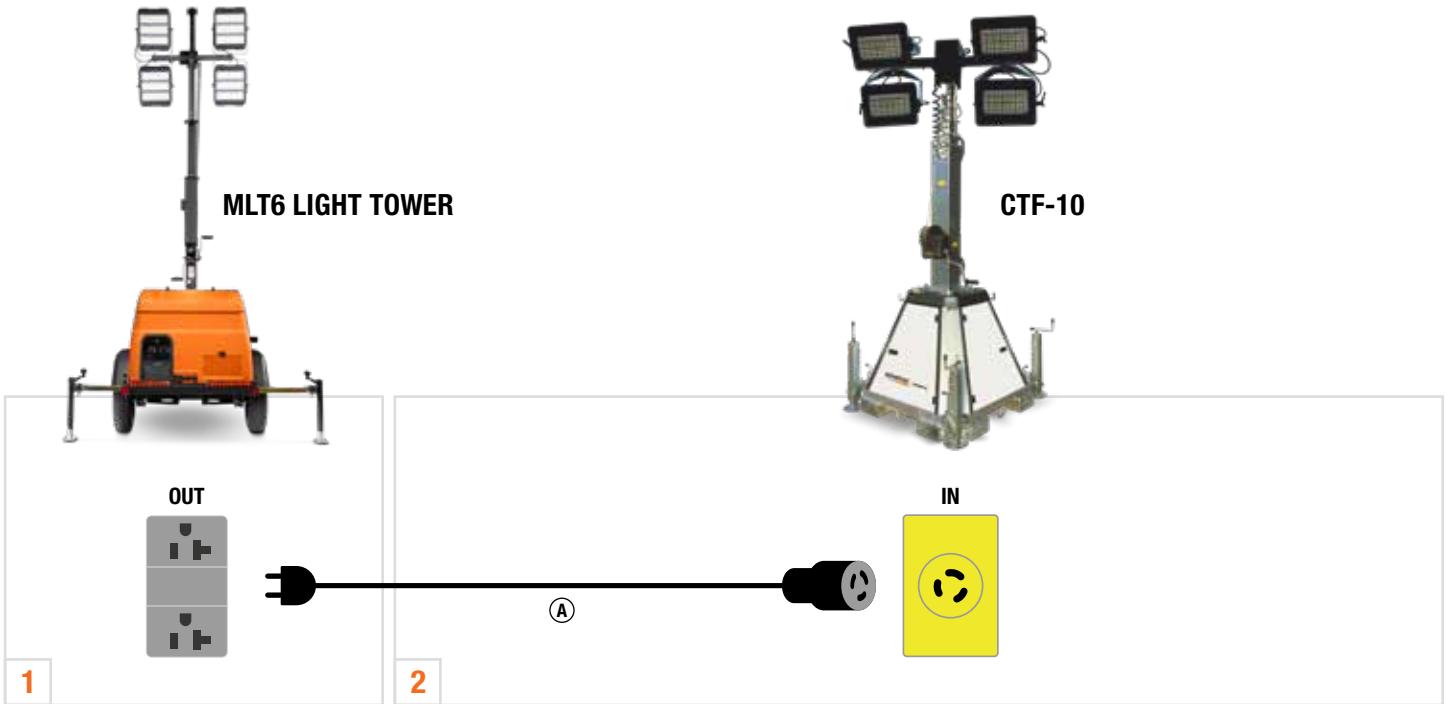

MLT6 TO CTF-10 LINKING CAPACITY

REQUIREMENTS

WIRING

(A)

5-20P to L5-20R Extension Cord
Max 100 ft., 20 A 10/3 gauge

OPTION 1:
Part #A0000511652
100 ft. Standard Extension Cord

OPTION 2:
Part #A0000511654
100 ft. Watertight Extension Cord

Distances not to exceed the Amp capacity of your cord.