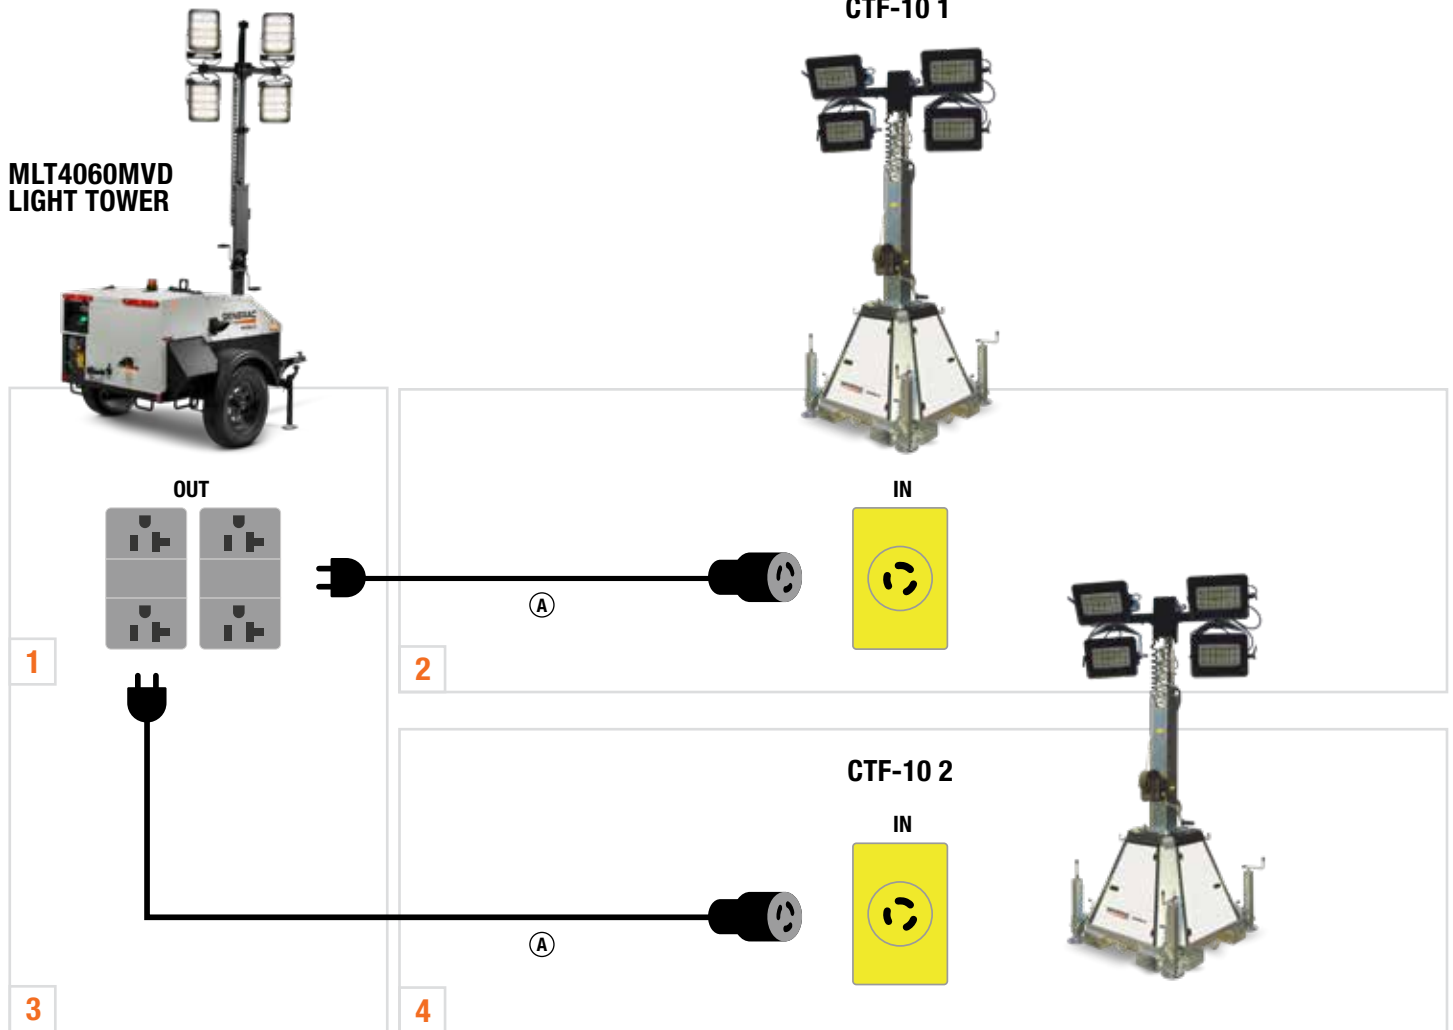

This guide provides specific information on how to link Generac Mobile LINKTower and CTF-10 electric light towers to other Generac power sources.

(4) 235W or (4) 240W
LED fixtures

LINKTOWER

(4) 240W LED fixtures

Distances not to exceed the Amp capacity of your cord.

IQ3500 TO CTF-10 LINKING CAPACITY (A)

REQUIREMENTS				
ADAPTER	WIRING			
 <p>This setup requires an L5-30P to 5-20R adapter</p>	A		B	
	L5-20 Extension Cord Max 100 ft., 20 A 10/3 gauge		L5-20 Extension Cord Max 100 ft., 20 A 10/3 gauge	
	OPTION 1: Part #A0000511652 100 ft. Standard Extension Cord	OPTION 2: Part #A0000511654 100 ft. Watertight Extension Cord	OPTION 1: Part #A0000511655 100 ft. Standard Extension Cord	OPTION 2: Part #A0000511658 100 ft. Watertight Extension Cord

OPTION 2:
Part #A0000511654
100 ft. Watertight Extension Cord

Distances not to exceed the Amp capacity of your cord.

MLT4060MVD TO LINKTOWER LINKING CAPACITY

REQUIREMENTS

WIRING

(A)		(B)	
5-20P to L5-20R Extension Cord Max 100 ft., 20 A 10/3 gauge		5-20P to 5-20R Extension Cord Max 100 ft., 20 A 10/3 gauge	
OPTION 1: Part #A0000511652 100 ft. Standard Extension Cord	OPTION 2: Part #A0000511654 100 ft. Watertight Extension Cord	OPTION 1: Part #A0000511655 100 ft. Standard Extension Cord	OPTION 2: Part #A0000511658 100 ft. Watertight Extension Cord

Distances not to exceed the Amp capacity of your cord.

MLT4060MVD TO CTF-10 LINKING CAPACITY

REQUIREMENTS

WIRING

(A)

5-20P to L5-20R Extension Cord
Max 100 ft., 20 A 10/3 gauge

OPTION 1:
Part #A0000511652
100 ft. Standard Extension Cord