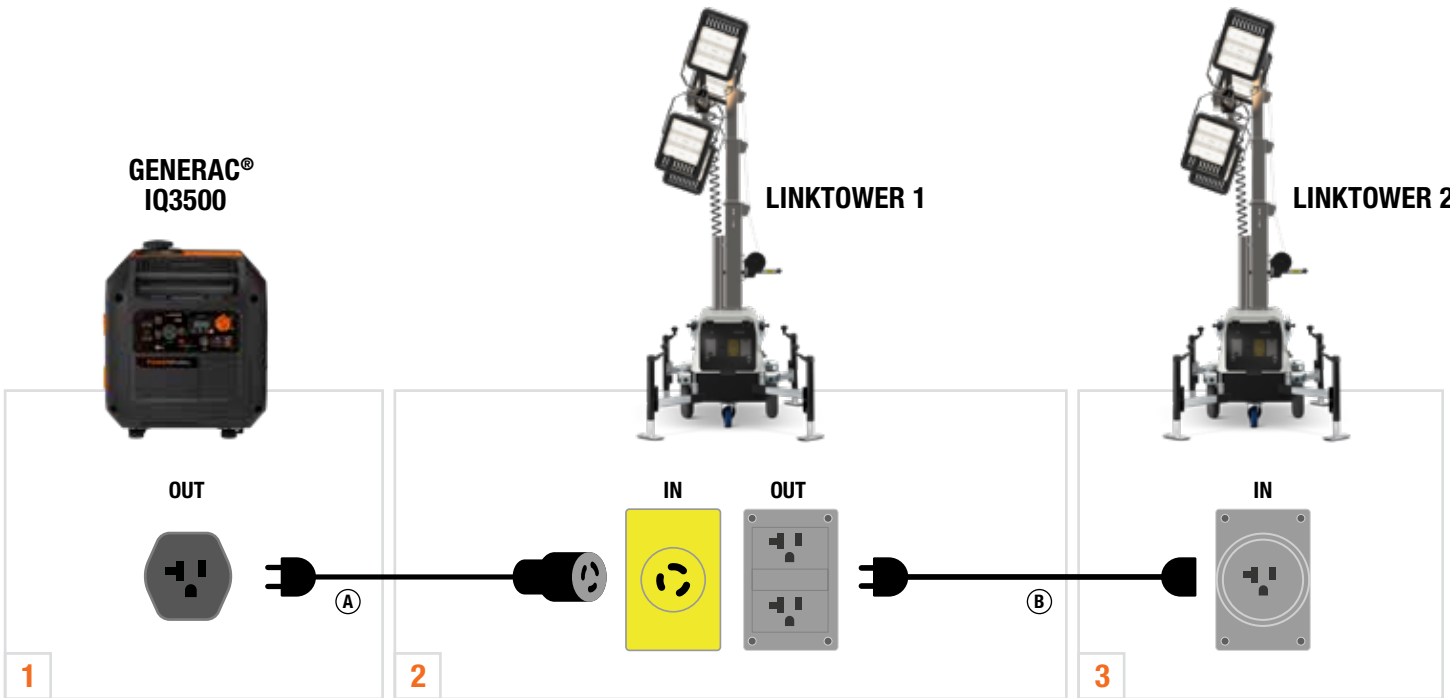

This guide provides specific information on how to link Generac Mobile LINKTower and CTF-10 electric light towers to other Generac power sources.

(4) 235W or (4) 240W
LED fixtures

LINKTOWER

(4) 240W LED fixtures

Distances not to exceed the Amp capacity of your cord.

IQ3500 TO LINKTOWER LINKING CAPACITY (A)

REQUIREMENTS			
ADAPTER	WIRING		
	A		B
 <p>This setup requires an L5-30P to 5-20R adapter</p>	L5-20 Extension Cord Max 100 ft., 20 A 10/3 gauge		L5-20 Extension Cord Max 100 ft., 20 A 10/3 gauge
	OPTION 1: Part #A0000511652 100 ft. Standard Extension Cord	OPTION 2: Part #A0000511654 100 ft. Watertight Extension Cord	OPTION 1: Part #A0000511655 100 ft. Standard Extension Cord

Distances not to exceed the Amp capacity of your cord.

IQ3500 TO LINKTOWER LINKING CAPACITY (B)

REQUIREMENTS

WIRING

(A)		(B)	
5-20P to L5-20R Extension Cord Max 100 ft., 20 A 10/3 gauge		5-20P to 5-20R Extension Cord Max 100 ft., 20 A 10/3 gauge	
OPTION 1: Part #A0000511652 100 ft. Standard Extension Cord	OPTION 2: Part #A0000511654 100 ft. Watertight Extension Cord	OPTION 1: Part #A0000511655 100 ft. Standard Extension Cord	OPTION 2: Part #A0000511658 100 ft. Watertight Extension Cord

Distances not to exceed the Amp capacity of your cord.

IQ3500 TO CTF-10 LINKING CAPACITY (A)

REQUIREMENTS				
ADAPTER	WIRING			
 <p>This setup requires an L5-30P to 5-20R adapter</p>	A		B	
	L5-20 Extension Cord Max 100 ft., 20 A 10/3 gauge		L5-20 Extension Cord Max 100 ft., 20 A 10/3 gauge	
	OPTION 1: Part #A0000511652 100 ft. Standard Extension Cord	OPTION 2: Part #A0000511654 100 ft. Watertight Extension Cord	OPTION 1: Part #A0000511655 100 ft. Standard Extension Cord	OPTION 2: Part #A0000511658 100 ft. Watertight Extension Cord