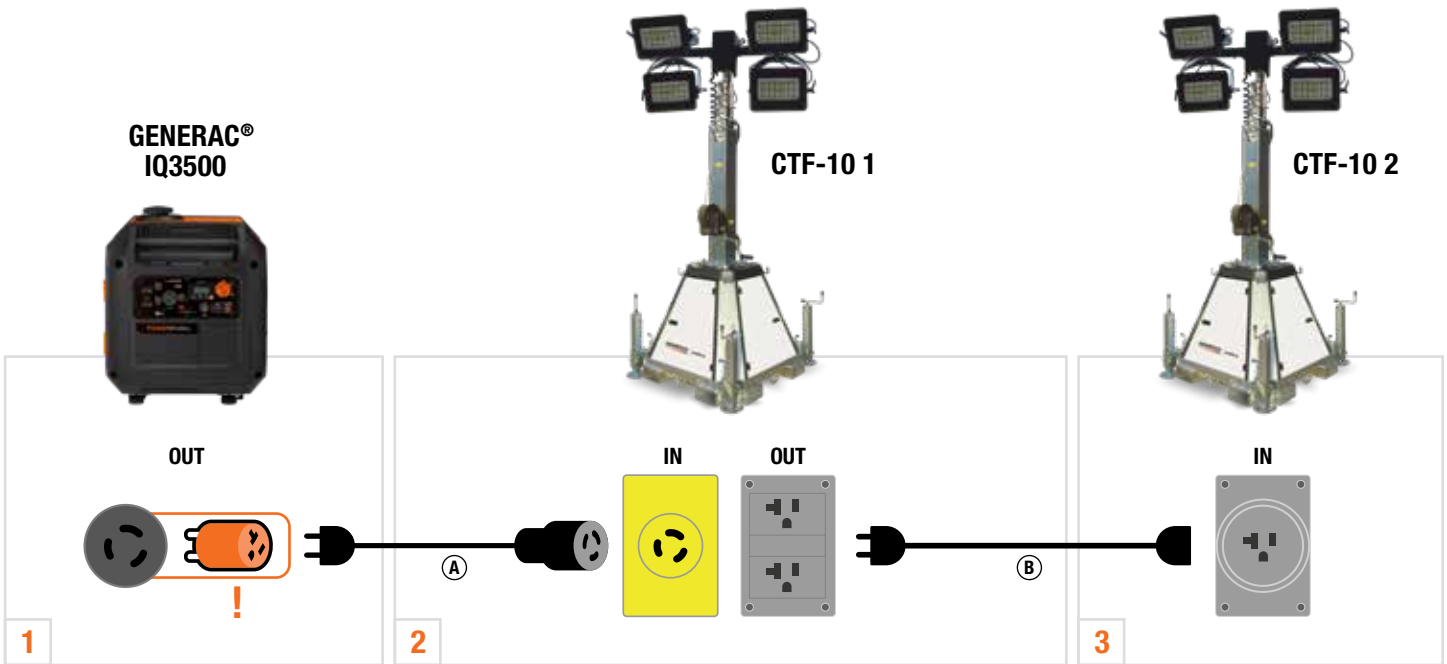

This guide provides specific information on how to link Generac Mobile LINKTower and CTF-10 electric light towers to other Generac power sources.

(4) 235W or (4) 240W
LED fixtures

LINKTOWER

(4) 240W LED fixtures

Distances not to exceed the Amp capacity of your cord.

IQ3500 TO LINKTOWER LINKING CAPACITY (A)

REQUIREMENTS			
ADAPTER	WIRING		
	A		B
 <p>This setup requires an L5-30P to 5-20R adapter</p>	L5-20 Extension Cord Max 100 ft., 20 A 10/3 gauge		L5-20 Extension Cord Max 100 ft., 20 A 10/3 gauge
	OPTION 1: Part #A0000511652 100 ft. Standard Extension Cord	OPTION 2: Part #A0000511654 100 ft. Watertight Extension Cord	OPTION 1: Part #A0000511655 100 ft. Standard Extension Cord

Distances not to exceed the Amp capacity of your cord.

IQ3500 TO LINKTOWER LINKING CAPACITY (B)

REQUIREMENTS

WIRING

(A)		(B)	
5-20P to L5-20R Extension Cord Max 100 ft., 20 A 10/3 gauge		5-20P to 5-20R Extension Cord Max 100 ft., 20 A 10/3 gauge	
OPTION 1: Part #A0000511652 100 ft. Standard Extension Cord	OPTION 2: Part #A0000511654 100 ft. Watertight Extension Cord	OPTION 1: Part #A0000511655 100 ft. Standard Extension Cord	OPTION 2: Part #A0000511658 100 ft. Watertight Extension Cord

Distances not to exceed the Amp capacity of your cord.

IQ3500 TO CTF-10 LINKING CAPACITY (A)

REQUIREMENTS				
ADAPTER	WIRING			
 <p>This setup requires an L5-30P to 5-20R adapter</p>	A		B	
	L5-20 Extension Cord Max 100 ft., 20 A 10/3 gauge		L5-20 Extension Cord Max 100 ft., 20 A 10/3 gauge	
	OPTION 1: Part #A0000511652 100 ft. Standard Extension Cord	OPTION 2: Part #A0000511654 100 ft. Watertight Extension Cord	OPTION 1: Part #A0000511655 100 ft. Standard Extension Cord	OPTION 2: Part #A0000511658 100 ft. Watertight Extension Cord